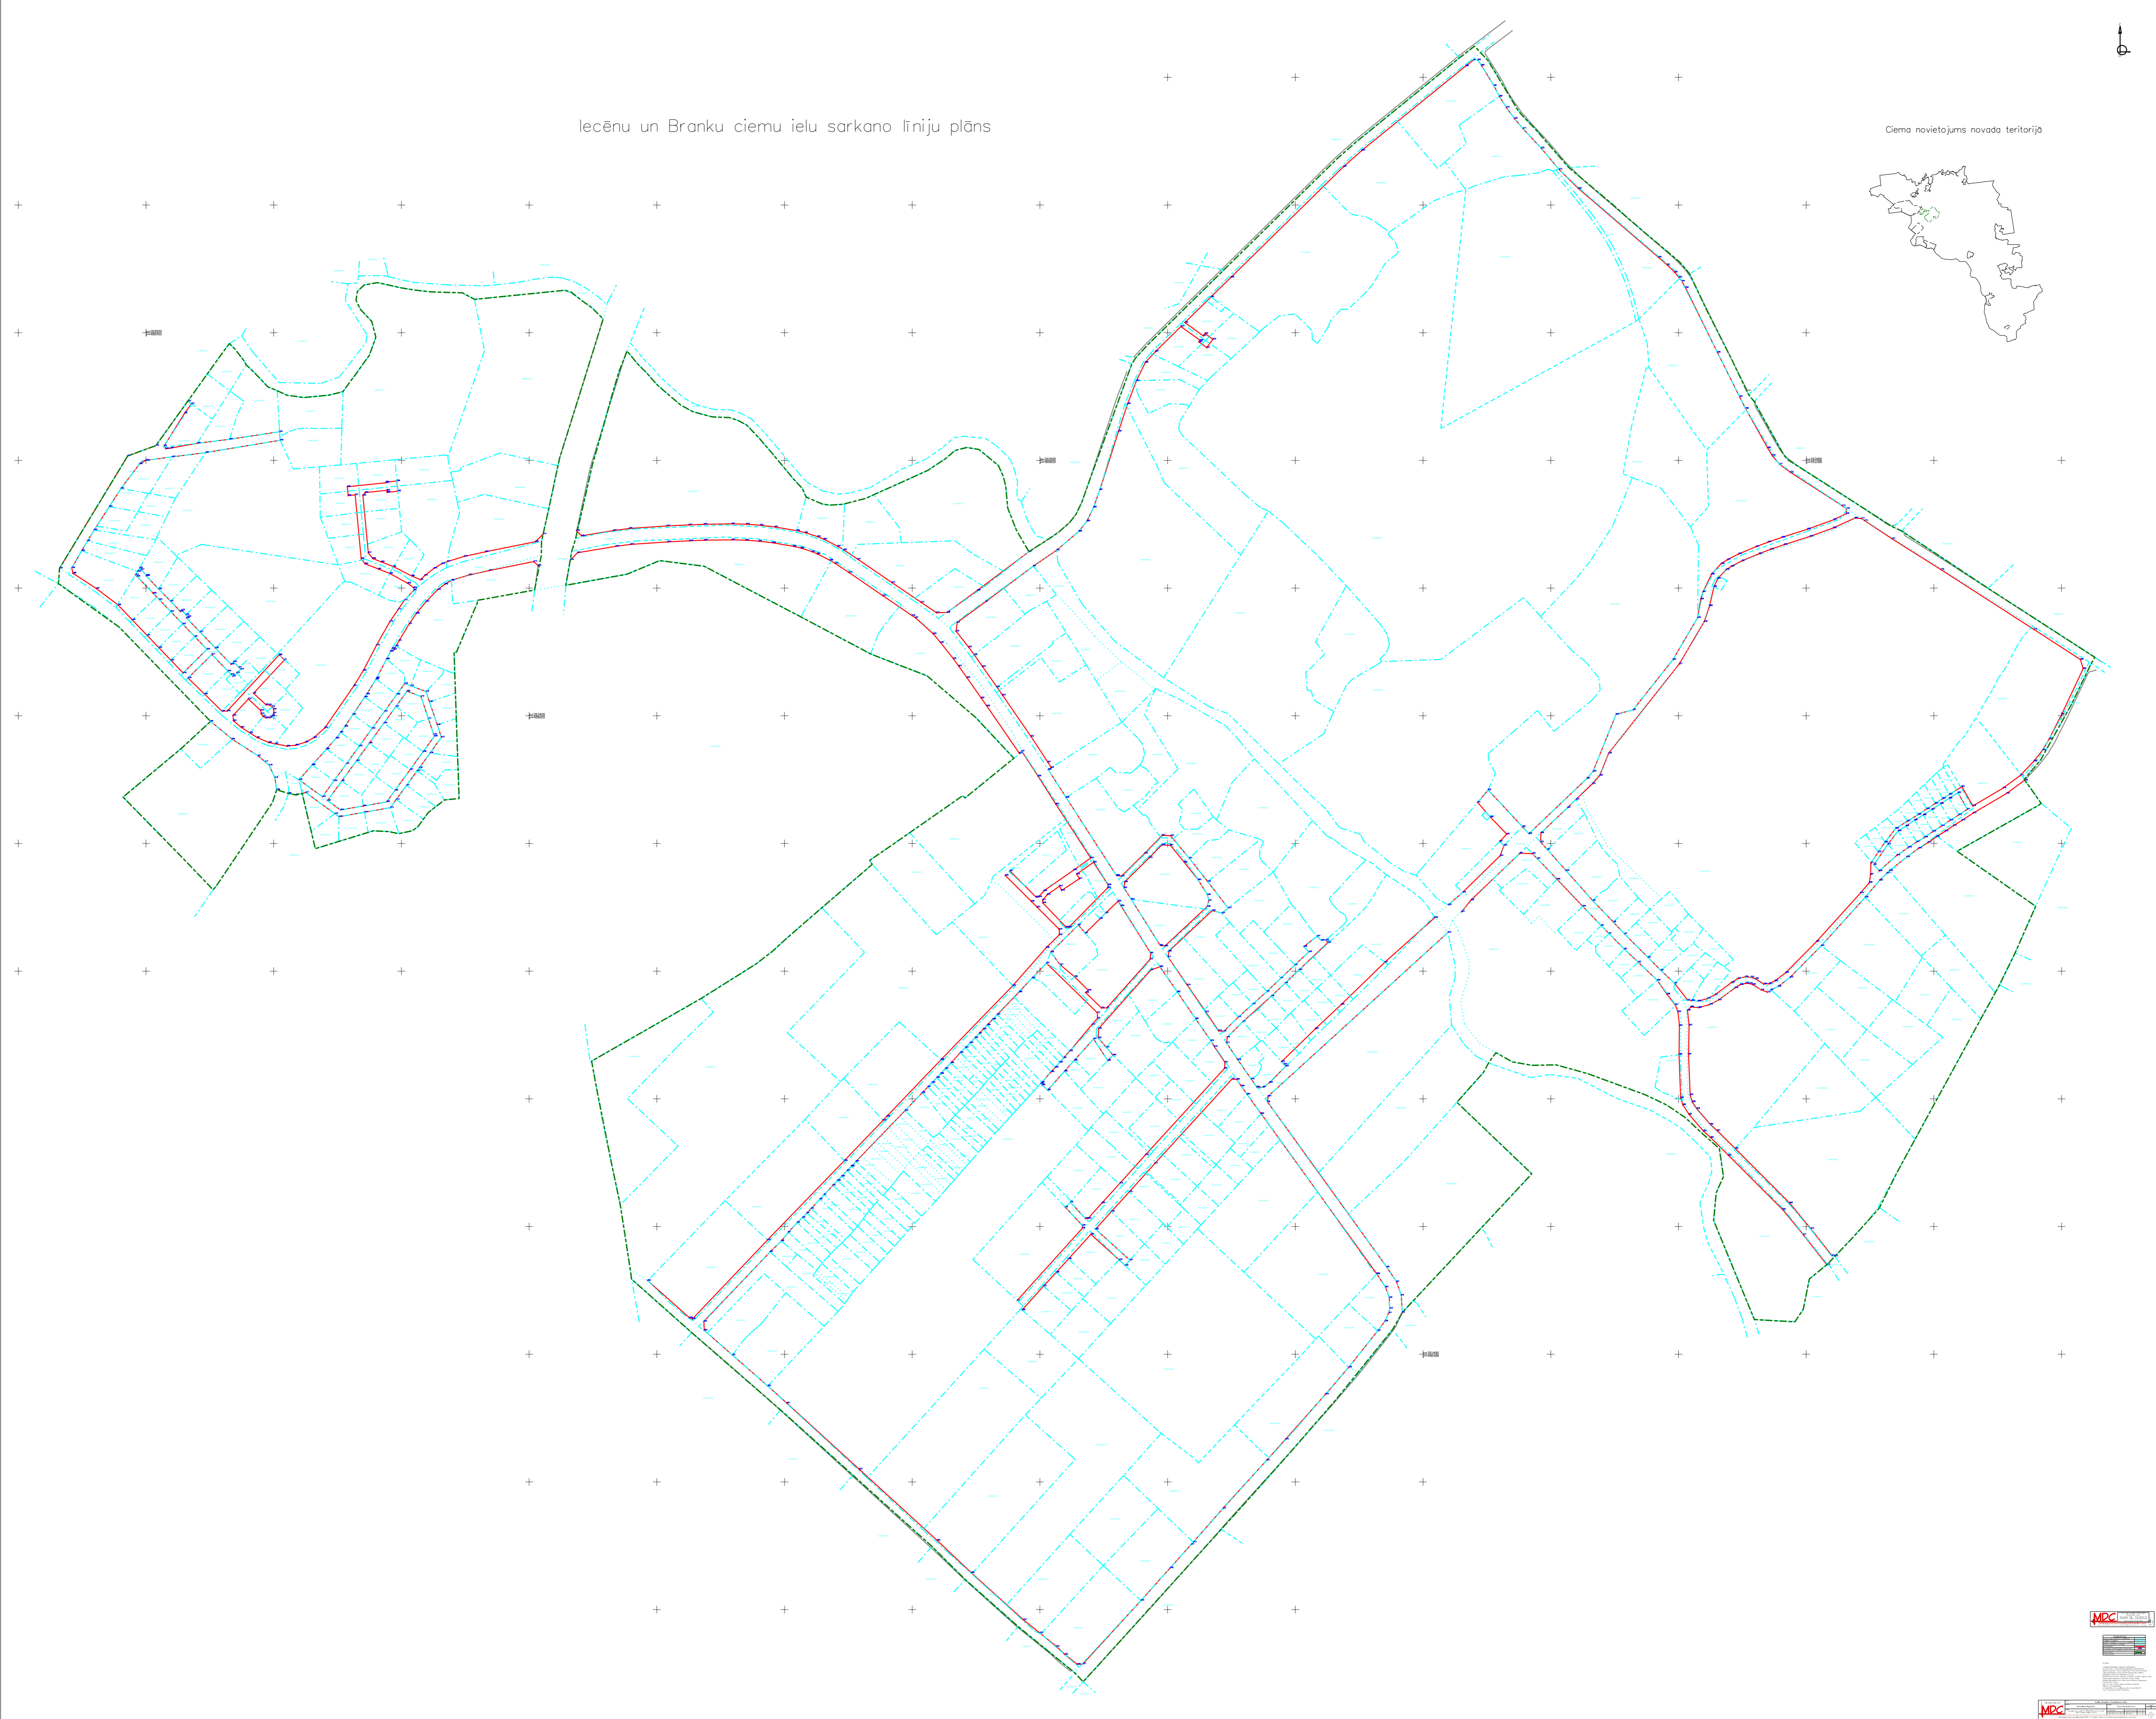

Iecēnu un Branku ciemu ielu sarkano līniju plāns

Ciema novietojums novada teritorijā